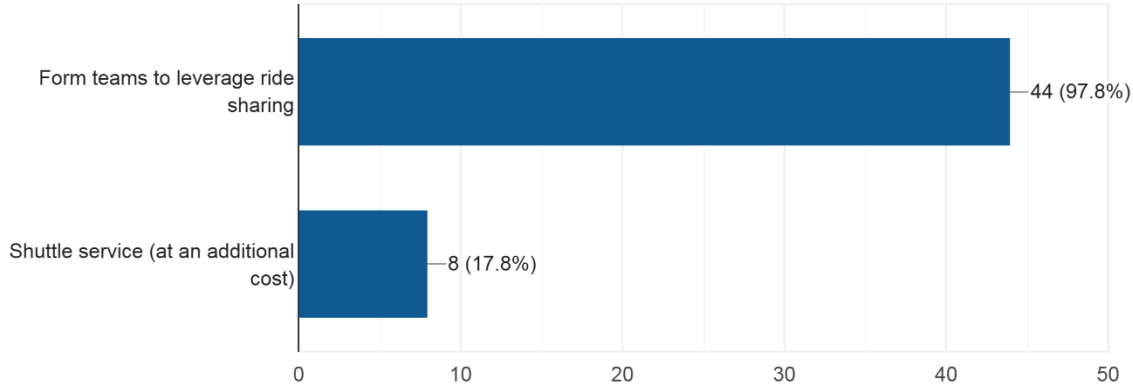

Please use the linear scale to show your preference on where the league should move in the 2025-2026 season and beyond.

74 responses

2. What influenced your preference?

- Common themes in support of moving to the New Mayflower Curling Club:
 - Relationship of the club with the League / Loyalty
 - New/ State of the are Club, ice quality
 - Parking
 - Allows for league growth
 - Will not have to move the League in the future
- Common themes in support of moving to Dartmouth Curing Club
 - Location / Proximity to City Centre
 - Transit Accessibility

3. Is there a scenario if the league moved to either club you would NOT rejoin next season?

Is there a scenario if the league moved to either club you would NOT rejoin next season?

74 responses

Option	Total	Full	Spare
I will rejoin next season regardless of location	53	51	2
I would not rejoin next season if the league moved to the Dartmouth Curling Club	14	13	1
I would not rejoin next season if the league moved to the New Mayflower Curling Club	6	4	2
I will not be rejoining next season regardless of location	1	1	0

4. How can we help? What options would you like to league to explore?

How can we help? What options would you like to league to explore?

45 responses

Conclusion

In conclusion, the survey results indicate a strong preference for the New Mayflower Curling Club as the League's new home, with 77% of respondents favoring this option over the Dartmouth Curling Club, which garnered 20.3% of support. Additionally, 18.9% of participants stated they would not rejoin the League if it moved to Dartmouth, compared to 8.1% who expressed the same sentiment if the move was to the New Mayflower. There was also a notable interest in forming teams or utilizing ride-sharing options to accommodate travel needs. These findings suggest that the New Mayflower Curling Club is the preferred choice for the League's future.