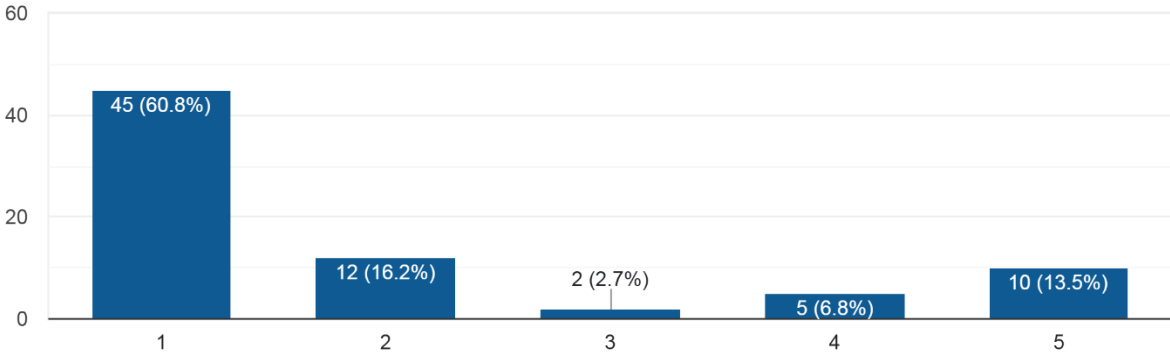

Loose Ends Curling League

League Location for 2025-2026 Season and Beyond

1. Introduction:

This report presents the findings of the 2024 Special Meeting Survey, conducted in December 2024, following the Special Meeting of the Membership on December 15, 2024. The survey aimed to determine the preferred curling club for the League's new home after the closure of the Mayflower Curling Club at the end of this season, based on the recommendations from the Board of Directors.

2. Methodology

- Survey Period: December 15, 2024 – January 1, 2025
- Participants: 74 (69 Full Member, 5 Spare Member)
- Survey Type: Online Questionnaire
- Response Rate: 51% (55% Full Member, 19% Spare Member)

3. Key Findings

1. Where should the league move to in the 2025-2026 season and beyond
  - 1 – Strong Preference to the New Mayflower Curling Club (Timberlea)
  - 5 – Strong Preference to Dartmouth Curling Club (Downtown Dartmouth)

Please use the linear scale to show your preference on where the league should move in the 2025-2026 season and beyond.

74 responses