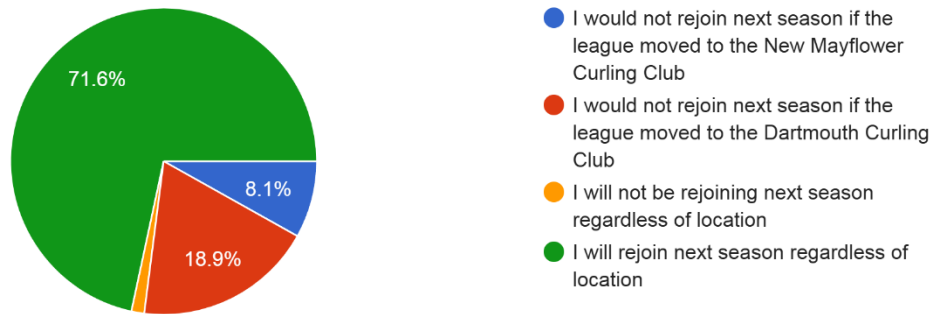

2. What influenced your preference?

- Common themes in support of moving to the New Mayflower Curling Club:
  - Relationship of the club with the League / Loyalty
  - New/ State of the are Club, ice quality
  - Parking
  - Allows for league growth
  - Will not have to move the League in the future
- Common themes in support of moving to Dartmouth Curing Club
  - Location / Proximity to City Centre
  - Transit Accessibility

3. Is there a scenario if the league moved to either club you would NOT rejoin next season?

Is there a scenario if the league moved to either club you would NOT rejoin next season?

74 responses

Option	Total	Full	Spare
I will rejoin next season regardless of location	53	51	2
I would not rejoin next season if the league moved to the Dartmouth Curling Club	14	13	1
I would not rejoin next season if the league moved to the New Mayflower Curling Club	6	4	2
I will not be rejoining next season regardless of location	1	1	0